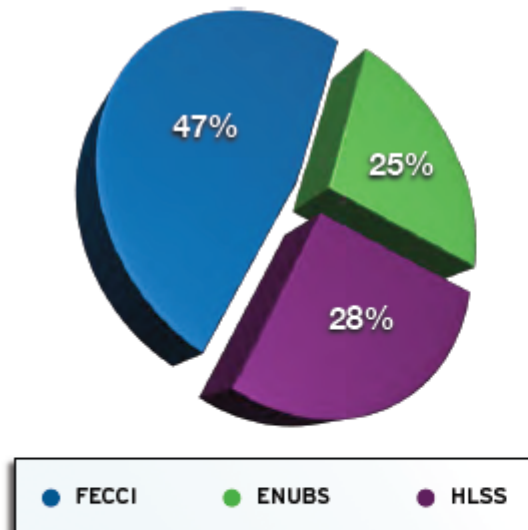

STUDENTS: Facts and Figures

Over **1,000 students** each year progress to Edinburgh Napier University from Colleges.

Majority to Faculty of Engineering, Computing and Creative Studies (FECCI)

Distribution of Former College Students at Edinburgh Napier University Faculties 2007/08 (%)

FECCI - Faculty of Engineering, Computing & Creative Industries
ENUBS - The Business School
FHLSS - Faculty of Health, Life & Social Sciences

Continuous growth of student numbers from Colleges at Edinburgh Napier University. Assisted by improved data recording and inclusion of non-Scottish college data