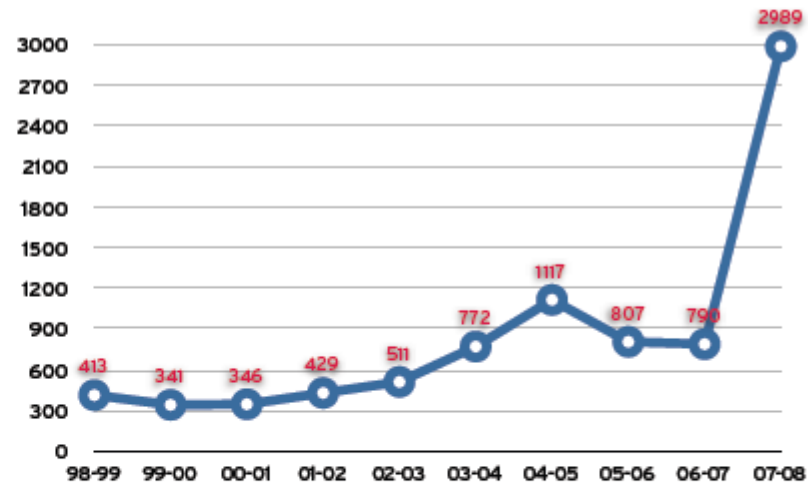

New and Continuing College Students at Edinburgh Napier University Matriculation Numbers (1998-2008)

496 Students from outwith Scotland recorded in data from 2007-08